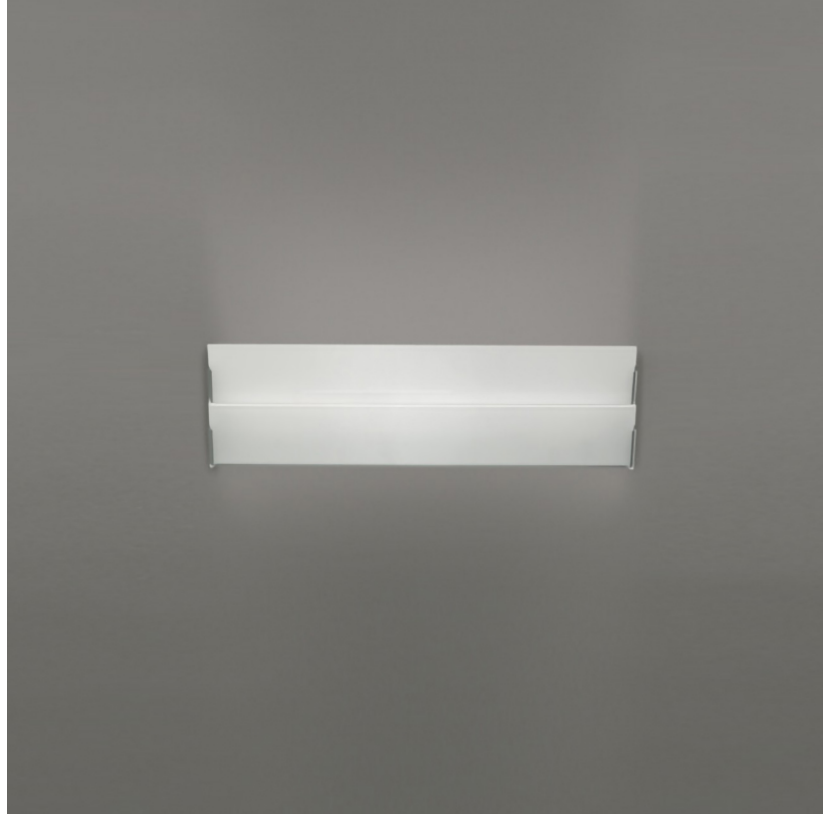

DUPLEX SURFACE

D23048

PROJECT	_____
TYPE	_____
NOTES	_____
QUANTITY	_____
DATE	_____

GENERAL

Series: Duplex
Division: Design
Mounting Type: Surface
Mounting Location: Wall
Subcategory: Ambient

PHYSICAL

Shape: Rectangle
Length (mm): 310
Length (in): 12 ³/₁₆
Height (mm): 115
Height (in): 4 ¹/₂
Extension (mm): 100
Extension (in): 3 ¹⁵/₁₆
Light Distribution: Indirect
Weight (kg): 2.04
Weight (lbs): 4.5
Diffuser: White Glass
Fixture Finish: Light Gray
Fixture Material: Glass / Aluminum

ELECTRICAL

Number of Lamps: 1
Lamp Type: LED Retrofit
Lamp Shape: T3
Bulb Included: Bulb Not Included
Total Output Wattage (W): 150
Max. Wattage Per Lamp (W): 150
Lamp Base: RSC
Dimming: Non-Dimmable
Input Voltage (V): 120

LED

OPTICAL

RATINGS AND CERTIFICATIONS

Certified By: CSA Certified to UL and CSA Standards
IP rating: IP20